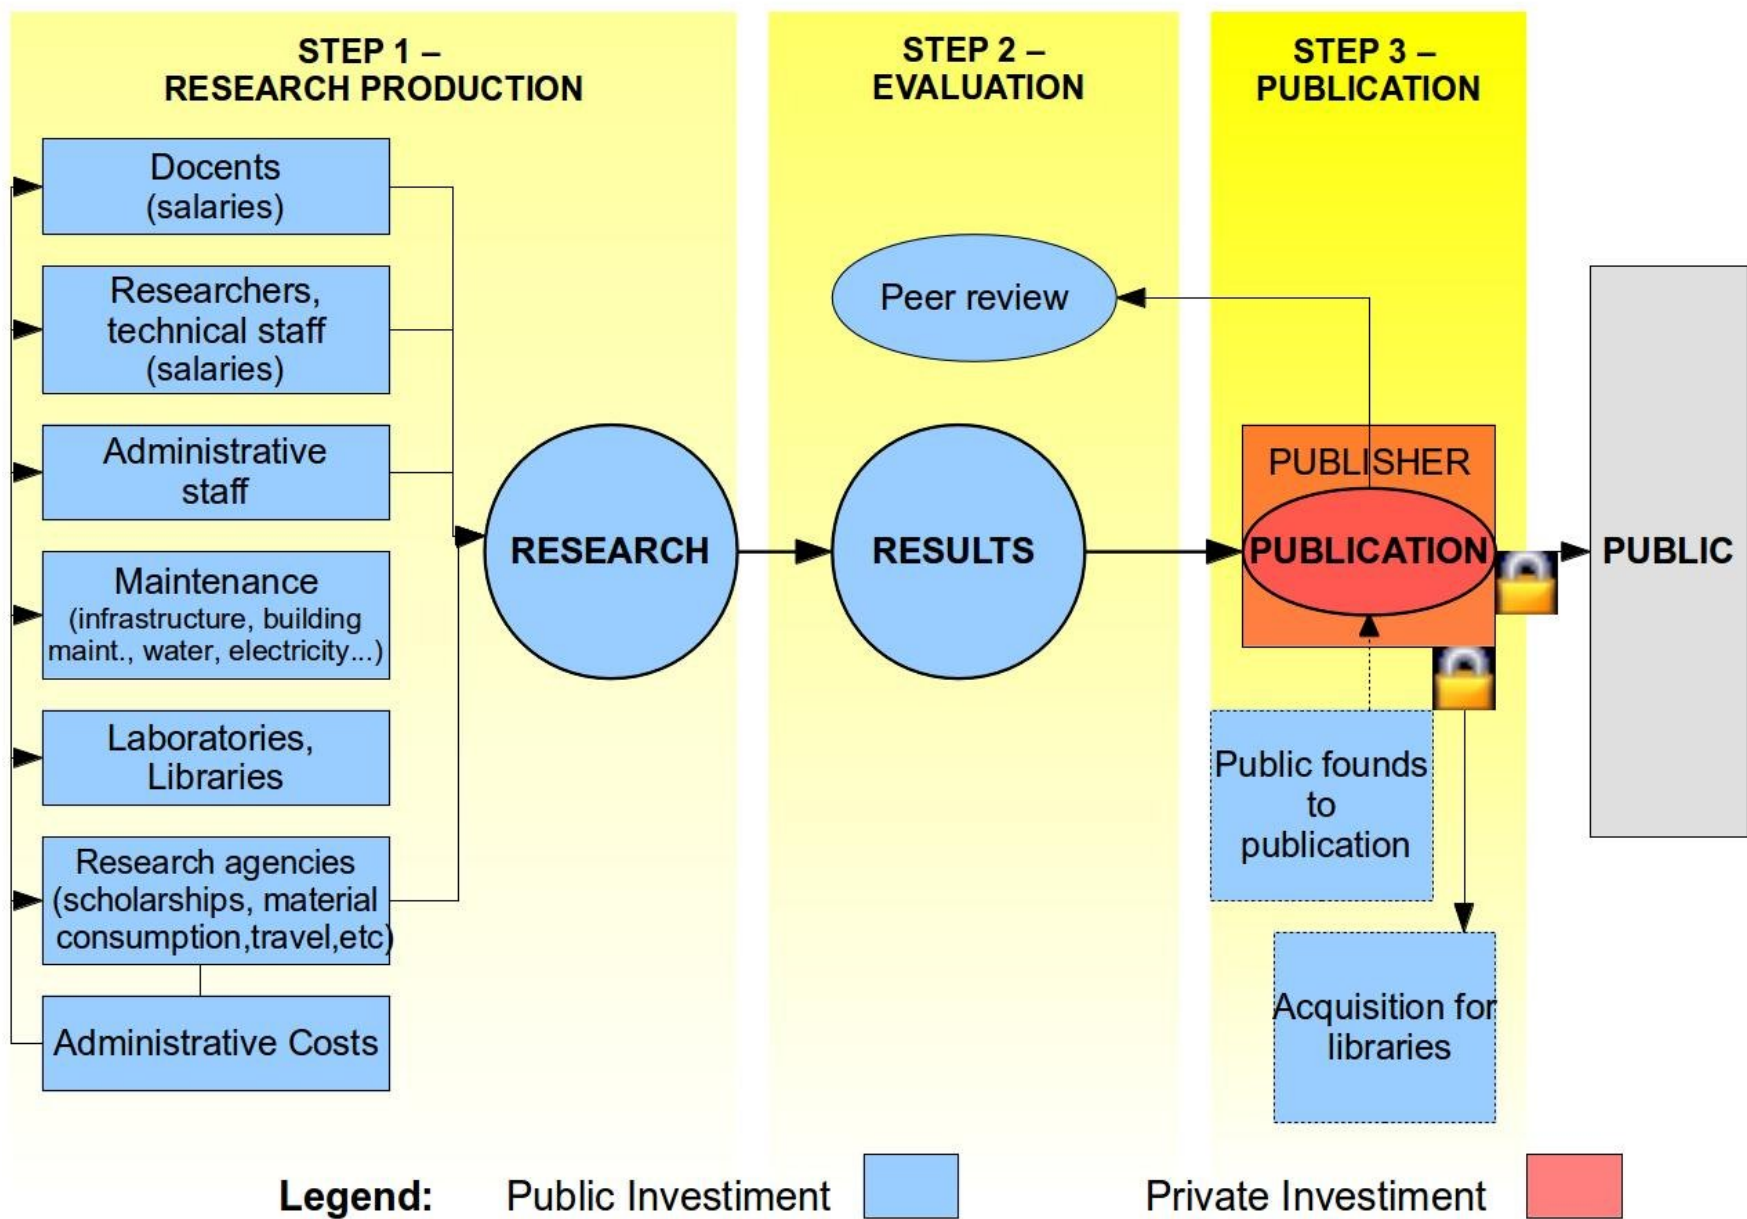

Open Science, Open Issues

August 20-22, 2014 @ Rio de Janeiro, Brazil

Jorge Machado
University of São Paulo

Open Data and Open Science

Colaboration
Sharing
Replication
Transformation
=

Ideal of the Science

Tabela 2

Investimento público para a produção de uma tese de doutorado USP/ FAPESP

Custo aluno/ ano (R\$ 29.483,15*) em 4 anos	R\$ 117.932,05**
Bolsa doutorado <u>Fapesp</u> ano I (R\$ 2.177,70)	R\$ 26.132,40
Bolsa doutorado <u>Fapesp</u> anos II e III (R\$ 2.695,20)	R\$ 64.684,80
Reserva técnica <u>Fapesp</u> (30% do valor da bolsa)	R\$ 27.245,16
Custos administrativos da bolsa (5%)	R\$ 5.903,11
Investimento público total para a produção de conteúdo	R\$ 241.897,52

→ Elsevier ScienceDirect is the world's largest electronic collection of science, technology and medicine (STM) full text and bibliographic information. Integrated with other platforms and databases, it is used by more than ten million users based in thousands of organisations in more than 70 countries. Since its launch in 1999, over 700 million articles have been downloaded, making the Elsevier vision of a digital STM library a reality.